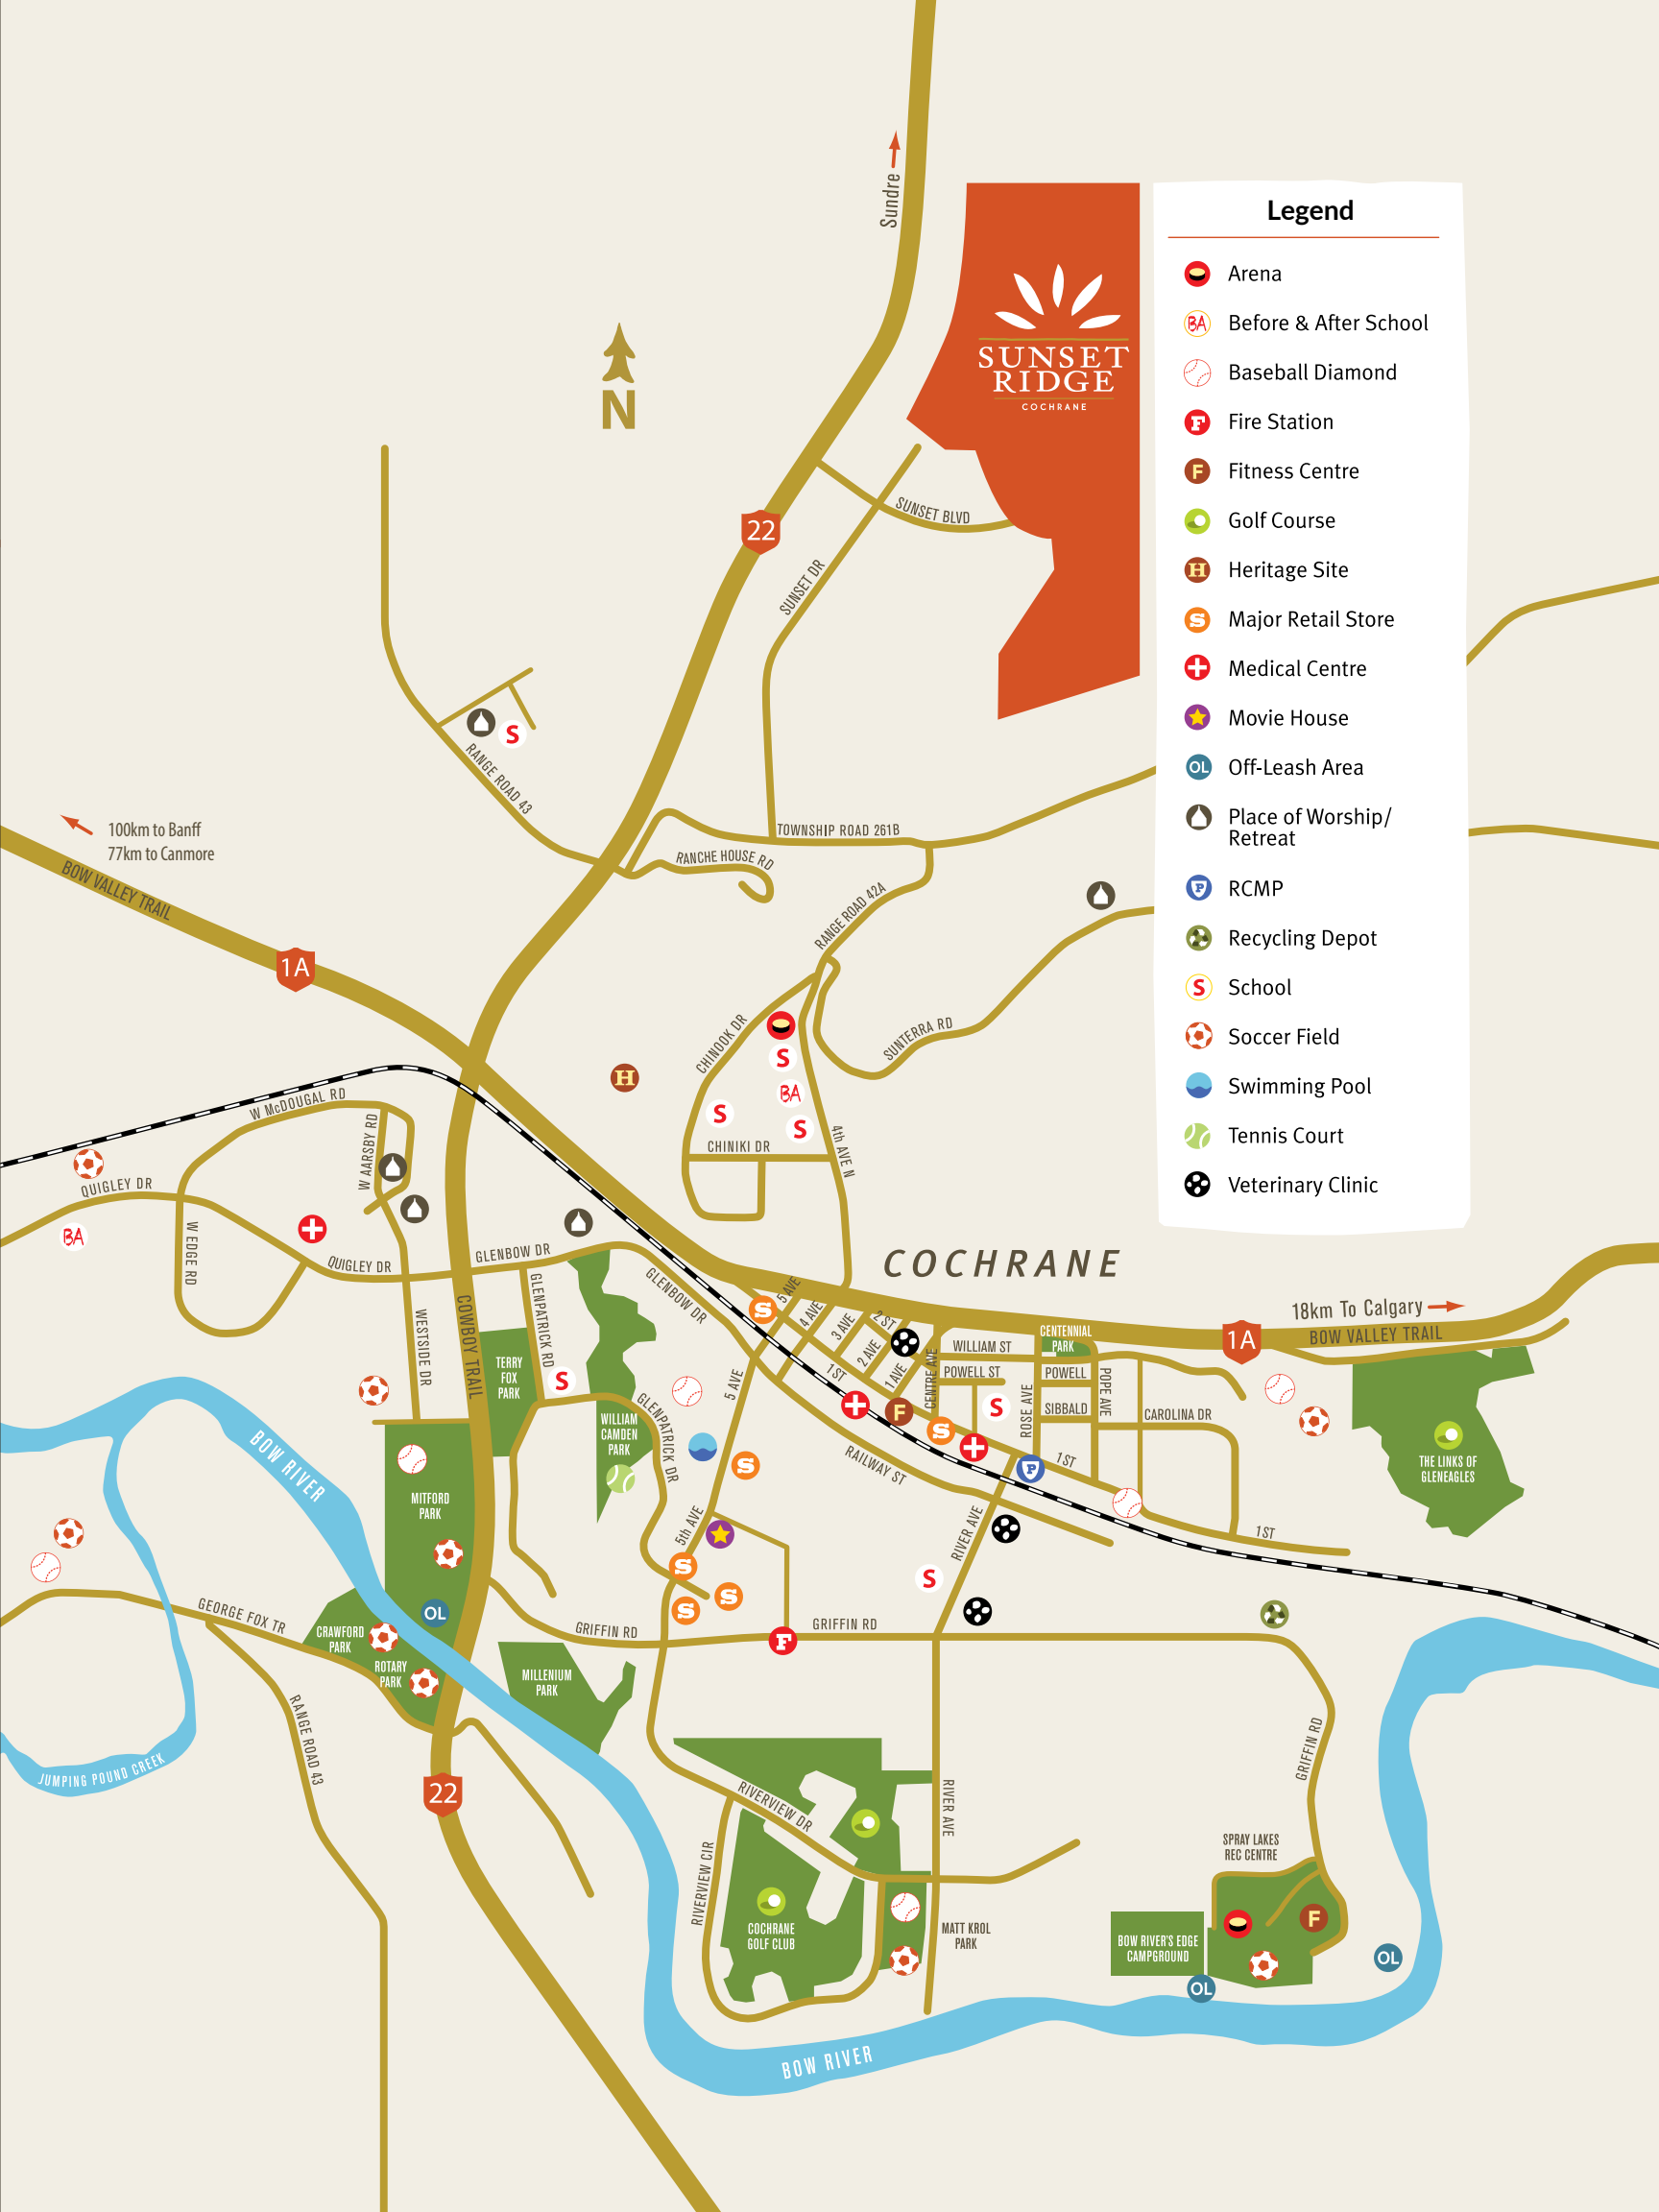

### Legend

- Arena
- Before & After School
- Baseball Diamond
- Fire Station
- Fitness Centre
- Golf Course
- Heritage Site
- Major Retail Store
- Medical Centre
- Movie House
- Off-Leash Area
- Place of Worship/Retreat
- RCMP
- Recycling Depot
- School
- Soccer Field
- Swimming Pool
- Tennis Court
- Veterinary Clinic

100km to Banff  
77km to Canmore

18km To Calgary

COCHRANE

SUNSET RIDGE  
COCHRANE