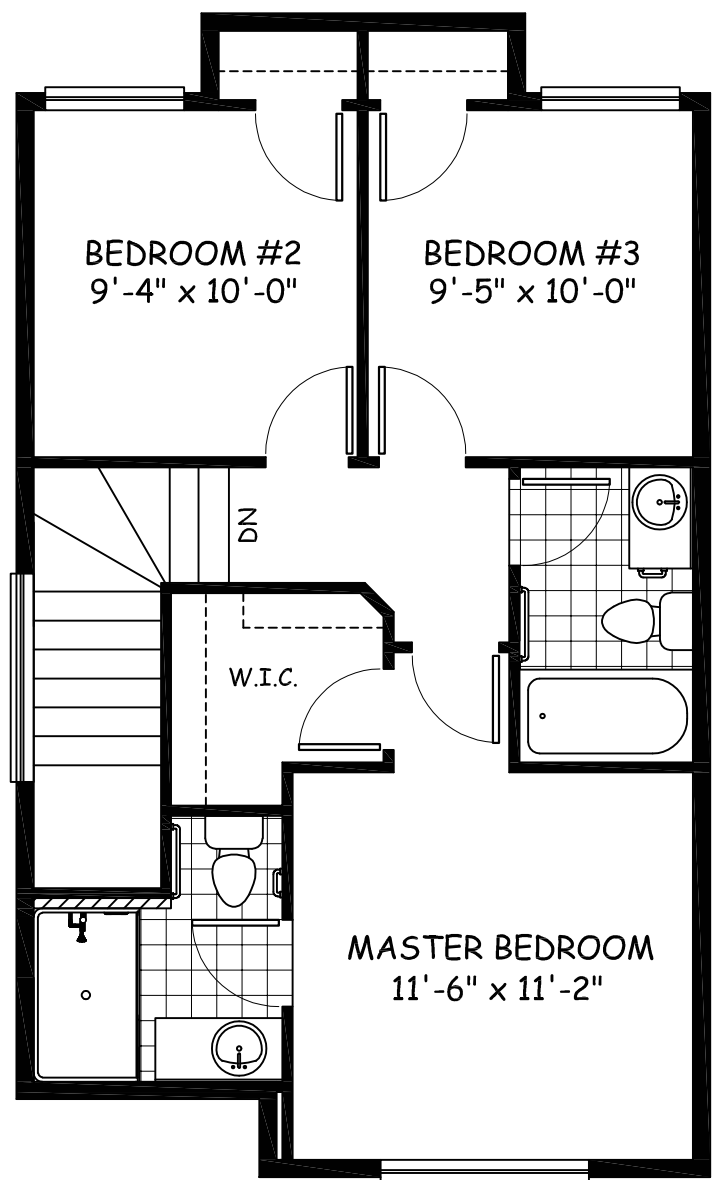

Glacier

1180 sqft

Main Floor 600 sqft

Upper Floor 580 sqft

20.02-20.33-6